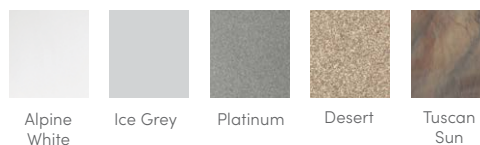

SHELL COLOURS*