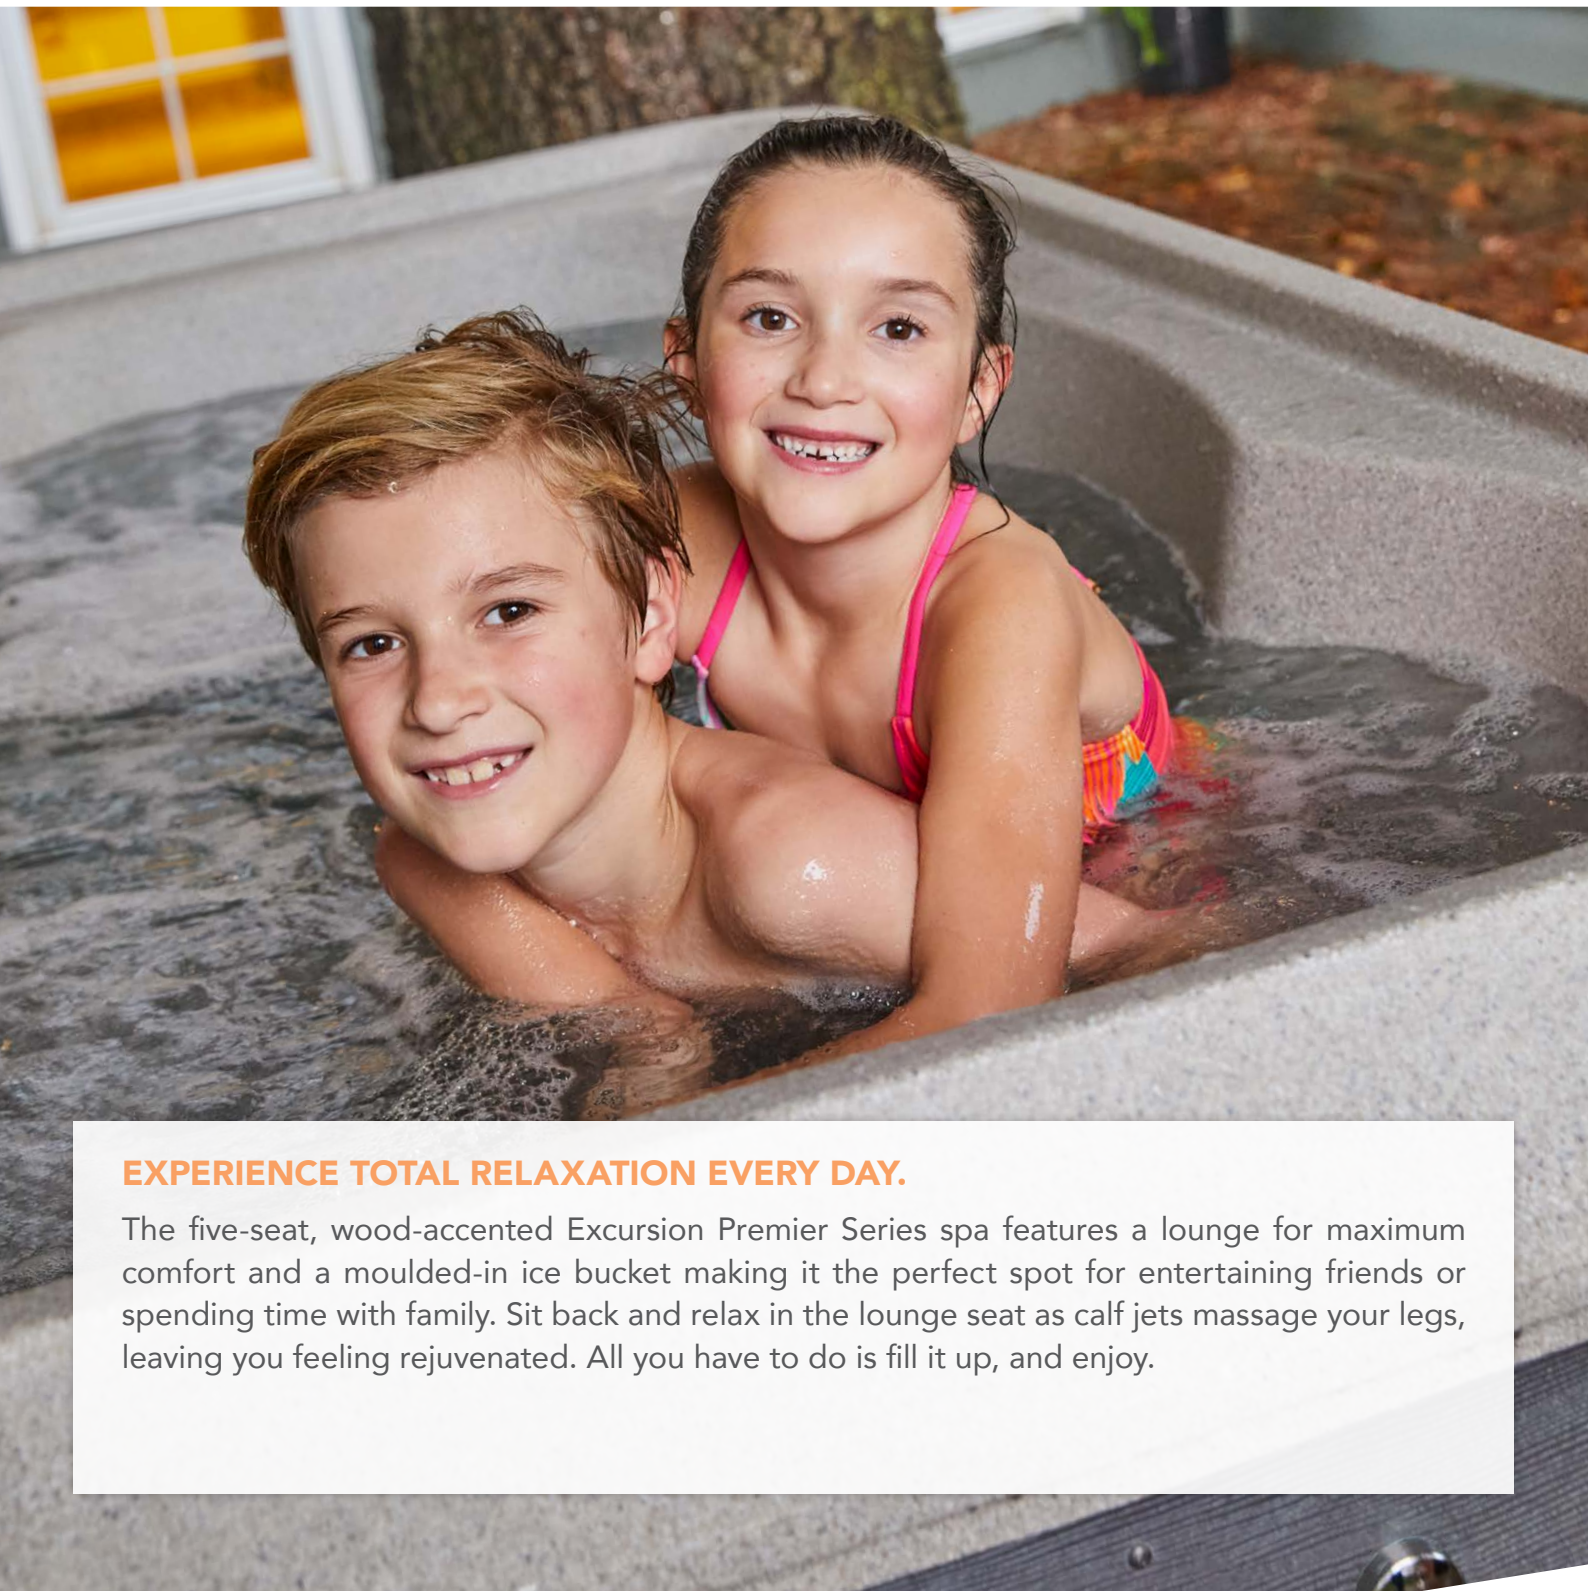

FREEFLOW SPAS®

EXCURSION™

PREMIER

EXPERIENCE TOTAL RELAXATION EVERY DAY.

The five-seat, wood-accented Excursion Premier Series spa features a lounge for maximum comfort and a moulded-in ice bucket making it the perfect spot for entertaining friends or spending time with family. Sit back and relax in the lounge seat as calf jets massage your legs, leaving you feeling rejuvenated. All you have to do is fill it up, and enjoy.

FREEFLOW SPAS®

EXCURSION™

PREMIER

Excursion shown in Sand

Excursion shown in Sand / Brown with built-in ice bucket

Seating Capacity	5 Adults
Dimensions	196 × 218 × 84 cm
Water Capacity	1,136 litres
Dry Weight	209 kg
Jet Count	25 with stainless steel trim
Water Feature	Waterfall
Ozone System	Can be installed at time of purchase
Heater	2KW
Pump	2.0 BPH two-speed
Filter Size	4.5 m ²
Lighting	Multi-colour LED light
Electrical Configuration	230v
Colour Options	Arctic White Shell / Brown Cabinet Arctic White Shell / Charcoal Cabinet Sand Shell / Brown Cabinet Sand Shell / Charcoal Cabinet Taupe Shell / Brown Cabinet Taupe Shell / Charcoal Cabinet
Shell & Cabinet	Rotationally moulded
WeatherPro™ Cover Colour Options	Black
Accessories (Optional)	Cover Lifter; Straight Step; Snap Step; The Cool Step™; Wi-Fi Kit
Warranty	5-Year Structure; 5-Year Shell/Surface; 2-Year Component; 2-Year No Leak Plumbing